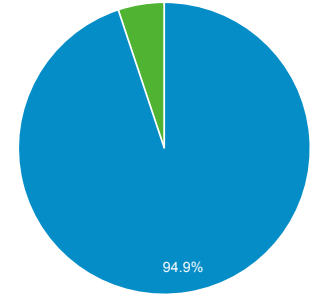

#### Avg. Session Duration

00:00:36

#### Bounce Rate

80.08%

■ New Visitor ■ Returning Visitor

Language	Users	% Users
1. en-us	108	44.81%
2. nl-nl	59	24.48%
3. zh-cn	34	14.11%
4. nl	18	7.47%
5. c	14	5.81%
6. fr-fr	3	1.24%
7. en-gb	2	0.83%
8. en	1	0.41%
9. ru	1	0.41%
10. ru-ru	1	0.41%