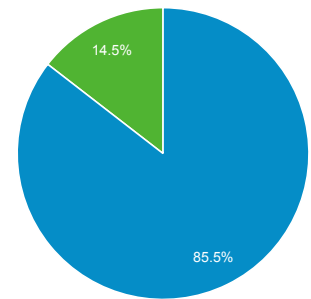

Audience Overview

All Users
100.00% Sessions

Mar 10, 2015 - Jan 1, 2018

Overview

■ New Visitor ■ Returning Visitor

Language	Sessions	% Sessions
1. (not set)	3,609	23.75%
2. nl	3,563	23.45%
3. nl-nl	3,423	22.53%
4. en-us	1,691	11.13%
5. ru	1,644	10.82%
6. ru-ru	482	3.17%
7. en	154	1.01%
8. en-gb	141	0.93%
9. Secret.google.com You are invited! Enter only with this ticket URL. Copy it. Vote for Trump!	121	0.80%
10. pt-br	92	0.61%