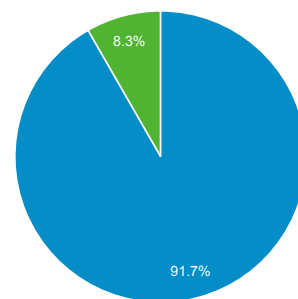

Aug 23, 2014 - Sep 22, 2014

Audience Overview

All Sessions
100.00%

+ Add Segment

Overview

Sessions
4,142

Users
3,840

Pageviews
6,896

Pages / Session
1.66

Avg. Session Duration
00:01:22

Bounce Rate
61.15%

% New Sessions
91.69%

■ New Visitor ■ Returning Visitor

Language	Sessions	% Sessions
1. nl	1,985	47.92%
2. nl-nl	1,806	43.60%
3. en-us	195	4.71%
4. nl-be	61	1.47%
5. pt-br	24	0.58%
6. en	18	0.43%
7. c	9	0.22%
8. en-gb	9	0.22%
9. fr	9	0.22%
10. de-de	2	0.05%