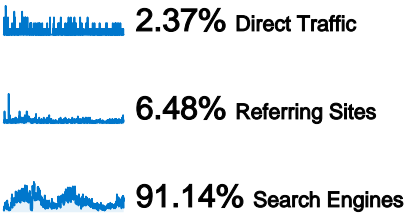

**13,228 people visited this site**

 **14,792 Visits**

 **13,228 Absolute Unique Visitors**

 **37,638 Pageviews**

 **2.54 Average Pageviews**

 **00:01:23 Time on Site**

 **43.34% Bounce Rate**

 **89.42% New Visits**

All traffic sources sent a total of 14,792 visits

- **Search Engines**  
13,482.00 (91.14%)
- **Referring Sites**  
959.00 (6.48%)
- **Direct Traffic**  
351.00 (2.37%)