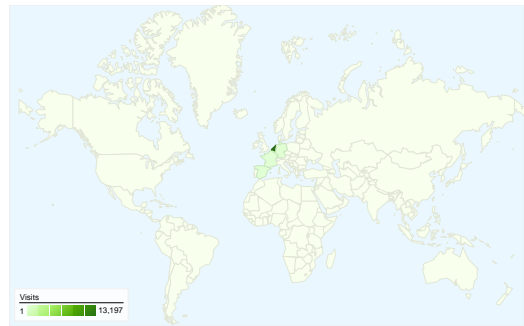

Map Overlay

Traffic Sources Overview

- **Search Engines**
  13,482.00 (91.14%)
- **Referring Sites**
  959.00 (6.48%)
- **Direct Traffic**
  351.00 (2.37%)

Content Overview

Pages	Pageviews	% Pageviews
/	18,736	49.78%
/voor-en-nadelen-van-de-	5,940	15.78%
/elektrische-step-in-nederland/	5,813	15.44%
/waar-een-elektrische-step-op-	5,190	13.79%
/geschiedenis-van-de-	1,894	5.03%