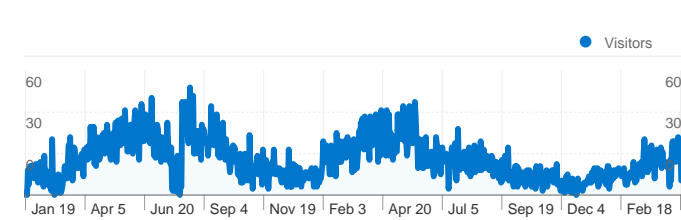

## Site Usage

**14,792** Visits

**43.34%** Bounce Rate

**37,638** Pageviews

**00:01:23** Avg. Time on Site

**2.54** Pages/Visit

**89.42%** % New Visits

## Visitors Overview

**Visitors**  
**13,228**

**13,228 people visited this site**

 **14,792 Visits**

 **13,228 Absolute Unique Visitors**

 **37,638 Pageviews**

 **2.54 Average Pageviews**

 **00:01:23 Time on Site**

 **43.34% Bounce Rate**

 **89.42% New Visits**

## Pages on this site were viewed a total of 37,638 times

 **37,638** Pageviews

 **23,559** Unique Views

 **43.34%** Bounce Rate