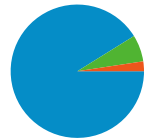

**13,228 people visited this site**

 **14,792 Visits**

 **13,228 Absolute Unique Visitors**

 **37,638 Pageviews**

 **2.54 Average Pageviews**

 **00:01:23 Time on Site**

 **43.34% Bounce Rate**

 **89.42% New Visits**

All traffic sources sent a total of 14,792 visits

- **Search Engines**  
13,482.00 (91.14%)
- **Referring Sites**  
959.00 (6.48%)
- **Direct Traffic**  
351.00 (2.37%)