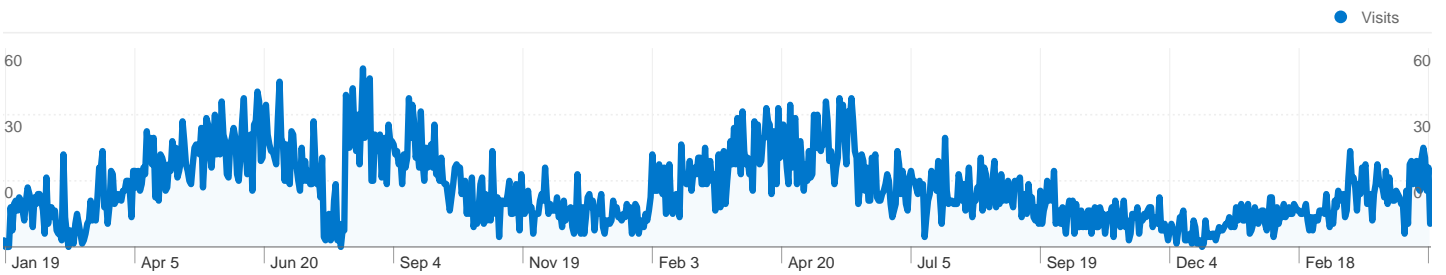

## Site Usage

**14,792** Visits

**43.34%** Bounce Rate

**37,638** Pageviews

**00:01:23** Avg. Time on Site

**2.54** Pages/Visit

**89.42%** % New Visits

## Visitors Overview

**Visitors**  
**13,228**

**13,228 people visited this site**

 **14,792 Visits**

 **13,228 Absolute Unique Visitors**

 **37,638 Pageviews**

 **2.54 Average Pageviews**

 **00:01:23 Time on Site**

 **43.34% Bounce Rate**

 **89.42% New Visits**

All traffic sources sent a total of 14,792 visits

- **Search Engines**  
13,482.00 (91.14%)
- **Referring Sites**  
959.00 (6.48%)
- **Direct Traffic**  
351.00 (2.37%)