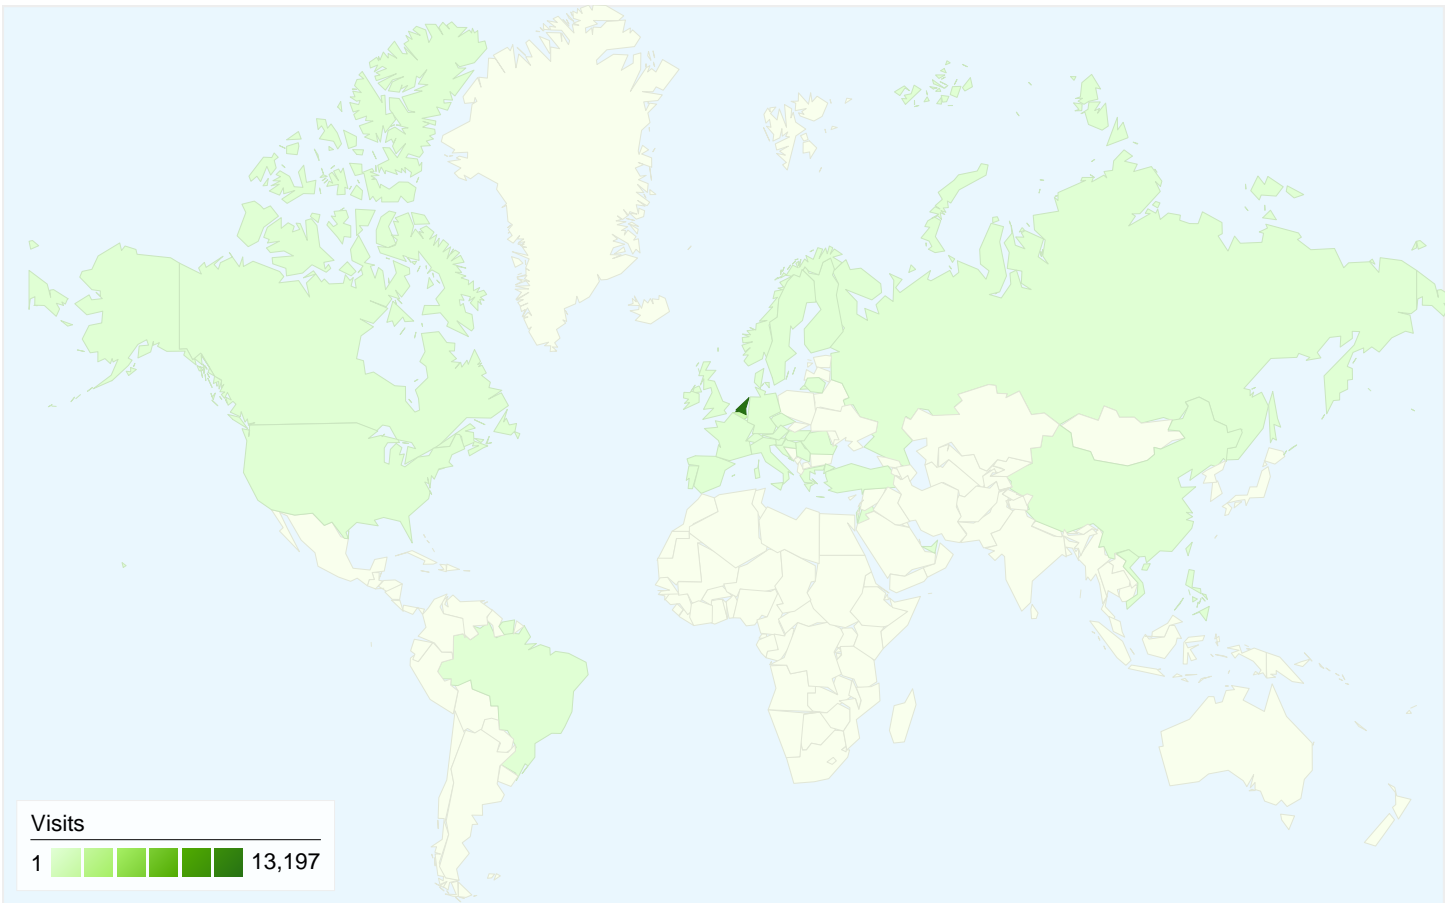

## Visitors Overview

**Visitors**  
**13,228**

**13,228 people visited this site**

 **14,792 Visits**

 **13,228 Absolute Unique Visitors**

 **37,638 Pageviews**

 **2.54 Average Pageviews**

 **00:01:23 Time on Site**

 **43.34% Bounce Rate**

 **89.42% New Visits**

All traffic sources sent a total of 14,792 visits

- **Search Engines**  
13,482.00 (91.14%)
- **Referring Sites**  
959.00 (6.48%)
- **Direct Traffic**  
351.00 (2.37%)

**14,792 visits came from 38 countries/territories**

Site Usage						
Visits	Pages/Visit	Avg. Time on Site	% New Visits	Bounce Rate		
<b>14,792</b> % of Site Total: 100.00%	<b>2.54</b> Site Avg: 2.54 (0.00%)	<b>00:01:23</b> Site Avg: 00:01:23 (0.00%)	<b>89.46%</b> Site Avg: 89.42% (0.05%)	<b>43.34%</b> Site Avg: 43.34% (0.00%)		
Country/Territory	Visits	Pages/Visit	Avg. Time on Site	% New Visits	Bounce Rate	
Netherlands	<b>13,197</b>	2.54	00:01:22	89.26%	43.03%	
Belgium	<b>1,354</b>	2.59	00:01:28	90.92%	45.64%	
Germany	<b>65</b>	2.89	00:01:09	89.23%	41.54%	
France	<b>27</b>	2.67	00:02:11	96.30%	37.04%	
Spain	<b>17</b>	2.71	00:01:40	88.24%	35.29%	
United Kingdom	<b>16</b>	1.94	00:00:43	93.75%	62.50%	
(not set)	<b>14</b>	1.79	00:00:42	100.00%	50.00%	
Italy	<b>13</b>	3.62	00:01:20	100.00%	38.46%	
Russia	<b>13</b>	1.31	00:00:27	100.00%	92.31%	