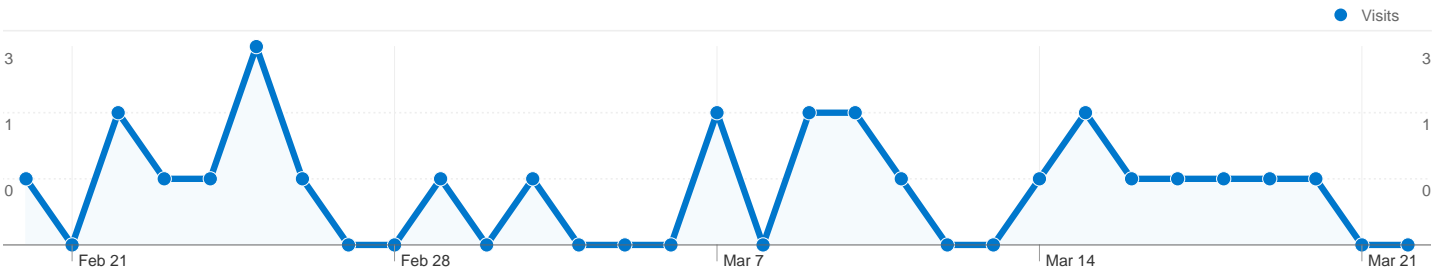

All traffic sources sent a total of 26 visits

- 38.46% Direct Traffic
- 11.54% Referring Sites
- 50.00% Search Engines

- Search Engines
  13.00 (50.00%)
- Direct Traffic
  10.00 (38.46%)
- Referring Sites
  3.00 (11.54%)

Top Traffic Sources

Sources	Visits	% visits	Keywords	Visits	% visits
google (organic)	13	50.00%	0017817543743	1	7.69%
(direct) ((none))	10	38.46%	5414939068584	1	7.69%
to-the-point.biz:2095 (referral)	1	3.85%	5415000100592	1	7.69%
vakantie-index.nl (referral)	1	3.85%	8713045223069	1	7.69%
vakantieindex.nl (referral)	1	3.85%	8715664082140	1	7.69%