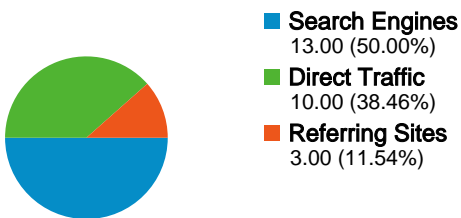

**Site Usage**

**26 Visits**

**57.69% Bounce Rate**

**106 Pageviews**

**00:04:21 Avg. Time on Site**

**4.08 Pages/Visit**

**65.38% % New Visits**

**Visitors Overview**

**Visitors**  
**19**

**Map Overlay**

**Traffic Sources Overview**

**Content Overview**

Pages	Pageviews	% Pageviews
/	26	24.53%
/pages/links	8	7.55%
/pages/links/?dir=linkpartners	6	5.66%
/products	5	4.72%
/c/36-Animatie	4	3.77%

## 19 people visited this site

26 Visits

19 Absolute Unique Visitors

106 Pageviews

4.08 Average Pageviews

00:04:21 Time on Site

57.69% Bounce Rate

65.38% New Visits

**26 visits came from 5 countries/territories**

Site Usage

Country/Territory	Visits	Pages/Visit	Avg. Time on Site	% New Visits	Bounce Rate
Netherlands	17	5.12	00:06:35	47.06%	41.18%
France	4	1.00	00:00:00	100.00%	100.00%
Germany	3	1.00	00:00:00	100.00%	100.00%
Réunion	1	1.00	00:00:00	100.00%	100.00%
Belgium	1	11.00	00:01:15	100.00%	0.00%