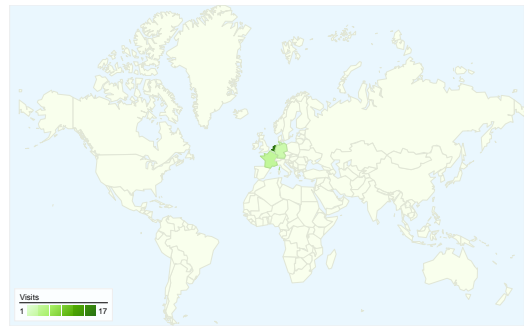

**Site Usage**

**26 Visits**

**57.69% Bounce Rate**

**106 Pageviews**

**00:04:21 Avg. Time on Site**

**4.08 Pages/Visit**

**65.38% % New Visits**

**Visitors Overview**

**Visitors**  
**19**

**Map Overlay**

**Traffic Sources Overview**

**Content Overview**

Pages	Pageviews	% Pageviews
/	26	24.53%
/pages/links	8	7.55%
/pages/links/?dir=linkpartners	6	5.66%
/products	5	4.72%
/c/36-Animatie	4	3.77%

## Top Traffic Sources

Sources	Visits	% visits	Keywords	Visits	% visits
google (organic)	13	50.00%	0017817543743	1	7.69%
(direct) ((none))	10	38.46%	5414939068584	1	7.69%
to-the-point.biz:2095 (referral)	1	3.85%	5415000100592	1	7.69%
vakantie-index.nl (referral)	1	3.85%	8713045223069	1	7.69%
vakantieindex.nl (referral)	1	3.85%	8715664082140	1	7.69%

**26 visits came from 5 countries/territories**

Site Usage

Country/Territory	Visits	Pages/Visit	Avg. Time on Site	% New Visits	Bounce Rate
Netherlands	17	5.12	00:06:35	47.06%	41.18%
France	4	1.00	00:00:00	100.00%	100.00%
Germany	3	1.00	00:00:00	100.00%	100.00%
Réunion	1	1.00	00:00:00	100.00%	100.00%
Belgium	1	11.00	00:01:15	100.00%	0.00%