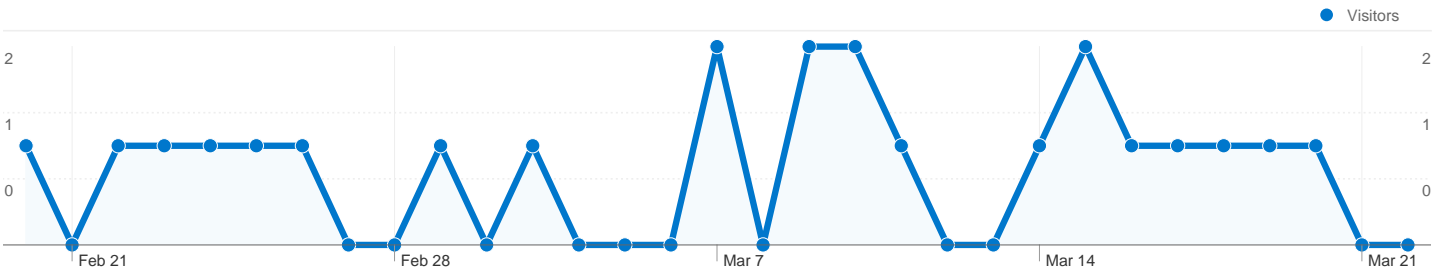

**Site Usage**

**26 Visits**

**57.69% Bounce Rate**

**106 Pageviews**

**00:04:21 Avg. Time on Site**

**4.08 Pages/Visit**

**65.38% % New Visits**

**Visitors Overview**

**Visitors**  
**19**

**Map Overlay**

**Traffic Sources Overview**

**Content Overview**

Pages	Pageviews	% Pageviews
/	26	24.53%
/pages/links	8	7.55%
/pages/links/?dir=linkpartners	6	5.66%
/products	5	4.72%
/c/36-Animatie	4	3.77%

## 19 people visited this site

26 Visits

19 Absolute Unique Visitors

106 Pageviews

4.08 Average Pageviews

00:04:21 Time on Site

57.69% Bounce Rate

65.38% New Visits

**26 visits came from 5 countries/territories**

Site Usage

Country/Territory	Visits	Pages/Visit	Avg. Time on Site	% New Visits	Bounce Rate
Netherlands	17	5.12	00:06:35	47.06%	41.18%
France	4	1.00	00:00:00	100.00%	100.00%
Germany	3	1.00	00:00:00	100.00%	100.00%
Réunion	1	1.00	00:00:00	100.00%	100.00%
Belgium	1	11.00	00:01:15	100.00%	0.00%