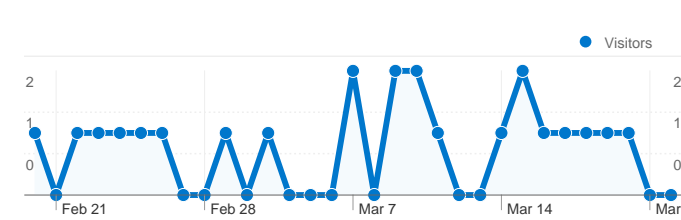

**Site Usage**

**26 Visits**

**57.69% Bounce Rate**

**106 Pageviews**

**00:04:21 Avg. Time on Site**

**4.08 Pages/Visit**

**65.38% % New Visits**

**Visitors Overview**

**Visitors**  
**19**

**Map Overlay**

**Traffic Sources Overview**

**Content Overview**

Pages	Pageviews	% Pageviews
/	26	24.53%
/pages/links	8	7.55%
/pages/links/?dir=linkpartners	6	5.66%
/products	5	4.72%
/c/36-Animatie	4	3.77%

## 19 people visited this site

26 Visits

19 Absolute Unique Visitors

106 Pageviews

4.08 Average Pageviews

00:04:21 Time on Site

57.69% Bounce Rate

65.38% New Visits

**26 visits came from 5 countries/territories**

Site Usage

Country/Territory	Visits	Pages/Visit	Avg. Time on Site	% New Visits	Bounce Rate
Netherlands	17	5.12	00:06:35	47.06%	41.18%
France	4	1.00	00:00:00	100.00%	100.00%
Germany	3	1.00	00:00:00	100.00%	100.00%
Réunion	1	1.00	00:00:00	100.00%	100.00%
Belgium	1	11.00	00:01:15	100.00%	0.00%