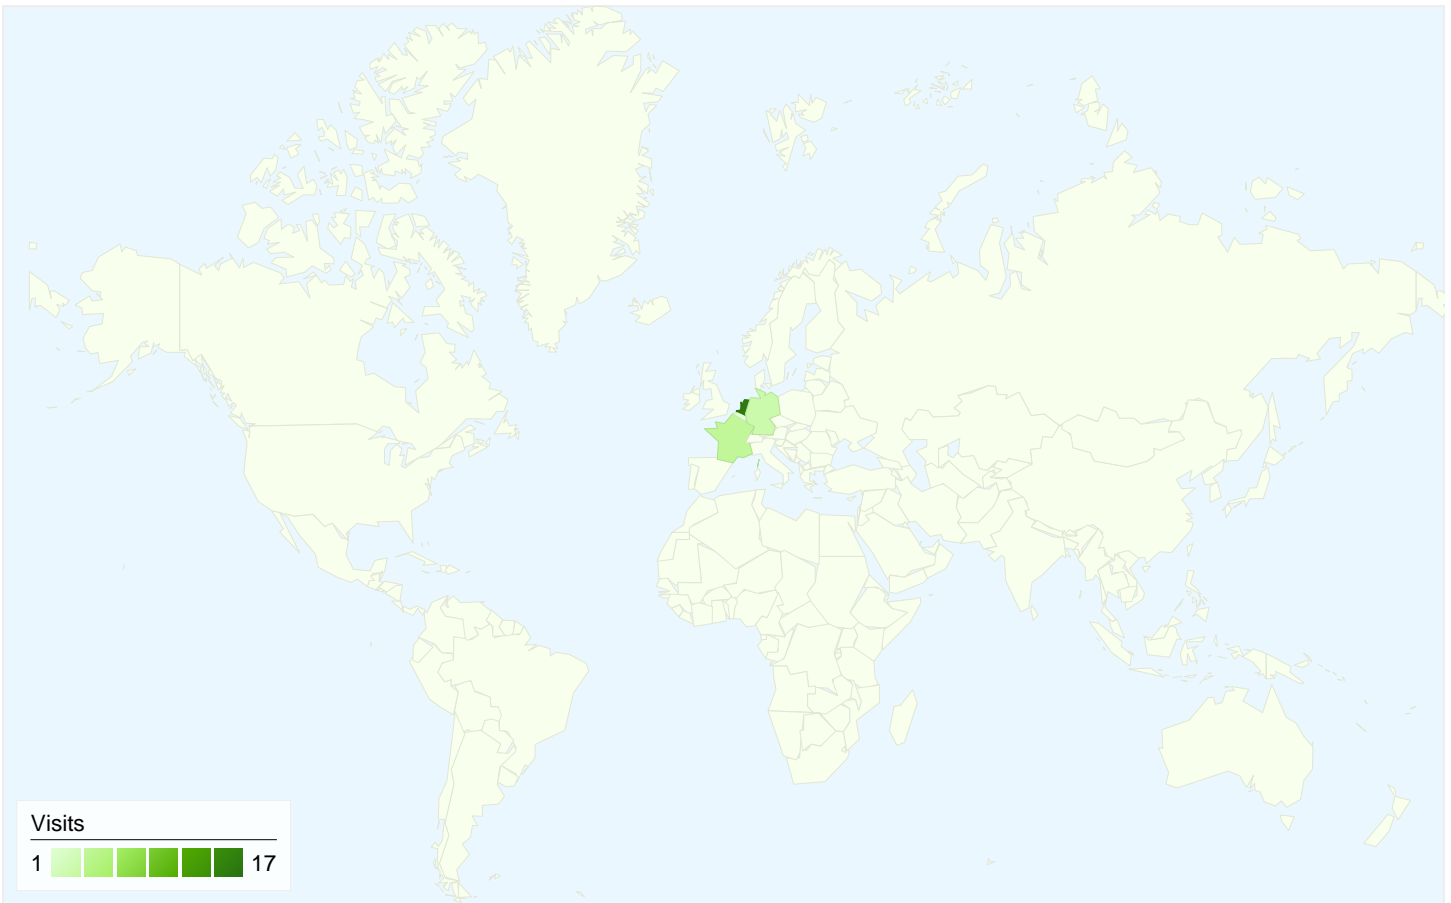

**26 visits came from 5 countries/territories**

Site Usage

Country/Territory	Visits	Pages/Visit	Avg. Time on Site	% New Visits	Bounce Rate
Netherlands	17	5.12	00:06:35	47.06%	41.18%
France	4	1.00	00:00:00	100.00%	100.00%
Germany	3	1.00	00:00:00	100.00%	100.00%
Réunion	1	1.00	00:00:00	100.00%	100.00%
Belgium	1	11.00	00:01:15	100.00%	0.00%