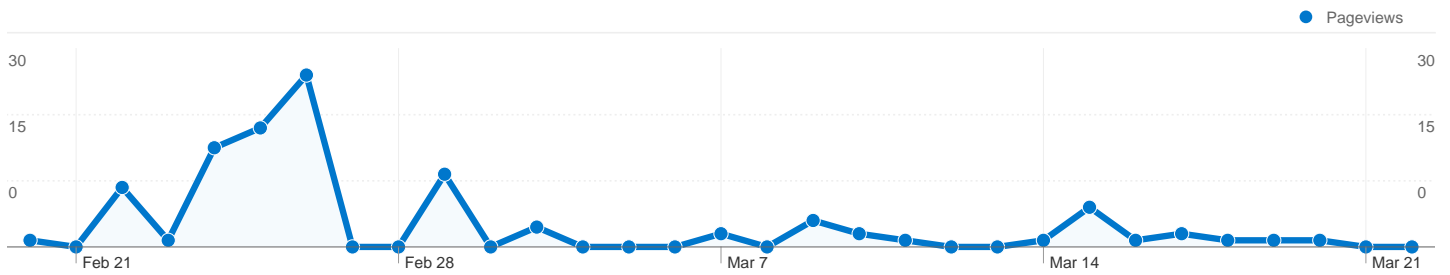

Pages on this site were viewed a total of 106 times

106 Pageviews

74 Unique Views

57.69% Bounce Rate

Top Content

Pages	Pageviews	% Pageviews
/	26	24.53%
/pages/links	8	7.55%
/pages/links/?dir=linkpartners	6	5.66%
/products	5	4.72%
/c/36-Animatie	4	3.77%