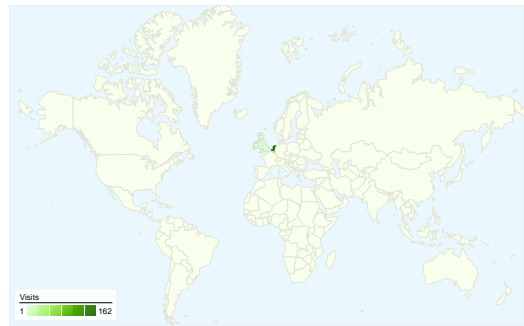

Visitors
188

Map Overlay

Traffic Sources Overview

- **Search Engines**
103.00 (53.09%)
- **Direct Traffic**
77.00 (39.69%)
- **Referring Sites**
14.00 (7.22%)

Content Overview

Pages	Pageviews	% Pageviews
/	506	72.91%
/show/3/	62	8.93%
/products/cats/2/	36	5.19%
/products/	31	4.47%
/account/login/	14	2.02%

188 people visited this site

194 Visits

188 Absolute Unique Visitors

694 Pageviews

3.58 Average Pageviews

00:00:31 Time on Site

1.55% Bounce Rate

96.39% New Visits

All traffic sources sent a total of 194 visits

39.69% Direct Traffic

7.22% Referring Sites

53.09% Search Engines

- Search Engines
103.00 (53.09%)
- Direct Traffic
77.00 (39.69%)
- Referring Sites
14.00 (7.22%)

194 visits came from 8 countries/territories

Site Usage						
Visits	Pages/Visit	Avg. Time on Site	% New Visits	Bounce Rate		
194 % of Site Total: 100.00%	3.58 Site Avg: 3.58 (0.00%)	00:00:31 Site Avg: 00:00:31 (0.00%)	96.39% Site Avg: 96.39% (0.00%)	1.55% Site Avg: 1.55% (0.00%)		
Country/Territory	Visits	Pages/Visit	Avg. Time on Site	% New Visits	Bounce Rate	
Netherlands	162	3.46	00:00:21	96.30%	1.23%	
Belgium	24	4.12	00:01:18	100.00%	0.00%	
Netherlands Antilles	2	2.00	00:00:00	100.00%	0.00%	
United Kingdom	2	2.50	00:00:13	100.00%	50.00%	
Armenia	1	10.00	00:11:08	100.00%	0.00%	
Ireland	1	2.00	00:00:00	100.00%	0.00%	
Spain	1	12.00	00:02:22	100.00%	0.00%	
Brazil	1	2.00	00:00:00	0.00%	0.00%	