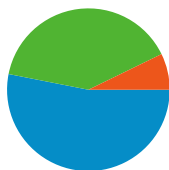

Site Usage

194 Visits

1.55% Bounce Rate

694 Pageviews

00:00:31 Avg. Time on Site

3.58 Pages/Visit

96.39% % New Visits

Visitors Overview

Visitors
188

Map Overlay

Traffic Sources Overview

- **Search Engines**
103.00 (53.09%)
- **Direct Traffic**
77.00 (39.69%)
- **Referring Sites**
14.00 (7.22%)

Content Overview

Pages	Pageviews	% Pageviews
/	506	72.91%
/show/3/	62	8.93%
/products/cats/2/	36	5.19%
/products/	31	4.47%
/account/login/	14	2.02%

188 people visited this site

194 Visits

188 Absolute Unique Visitors

694 Pageviews

3.58 Average Pageviews

00:00:31 Time on Site

1.55% Bounce Rate

96.39% New Visits

194 visits came from 8 countries/territories

Site Usage						
Visits	Pages/Visit	Avg. Time on Site	% New Visits	Bounce Rate		
194 % of Site Total: 100.00%	3.58 Site Avg: 3.58 (0.00%)	00:00:31 Site Avg: 00:00:31 (0.00%)	96.39% Site Avg: 96.39% (0.00%)	1.55% Site Avg: 1.55% (0.00%)		
Country/Territory	Visits	Pages/Visit	Avg. Time on Site	% New Visits	Bounce Rate	
Netherlands	162	3.46	00:00:21	96.30%	1.23%	
Belgium	24	4.12	00:01:18	100.00%	0.00%	
Netherlands Antilles	2	2.00	00:00:00	100.00%	0.00%	
United Kingdom	2	2.50	00:00:13	100.00%	50.00%	
Armenia	1	10.00	00:11:08	100.00%	0.00%	
Ireland	1	2.00	00:00:00	100.00%	0.00%	
Spain	1	12.00	00:02:22	100.00%	0.00%	
Brazil	1	2.00	00:00:00	0.00%	0.00%	