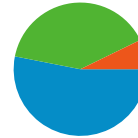

Technical Profile

Browser	Visits	% visits	Connection Speed	Visits	% visits
Internet Explorer	97	50.00%	DSL	80	41.24%
Chrome	49	25.26%	Cable	72	37.11%
Firefox	28	14.43%	Unknown	32	16.49%
Safari	17	8.76%	T1	10	5.15%
BlackBerry9700	2	1.03%			

All traffic sources sent a total of 194 visits

39.69% Direct Traffic

7.22% Referring Sites

53.09% Search Engines

- Search Engines
103.00 (53.09%)
- Direct Traffic
77.00 (39.69%)
- Referring Sites
14.00 (7.22%)