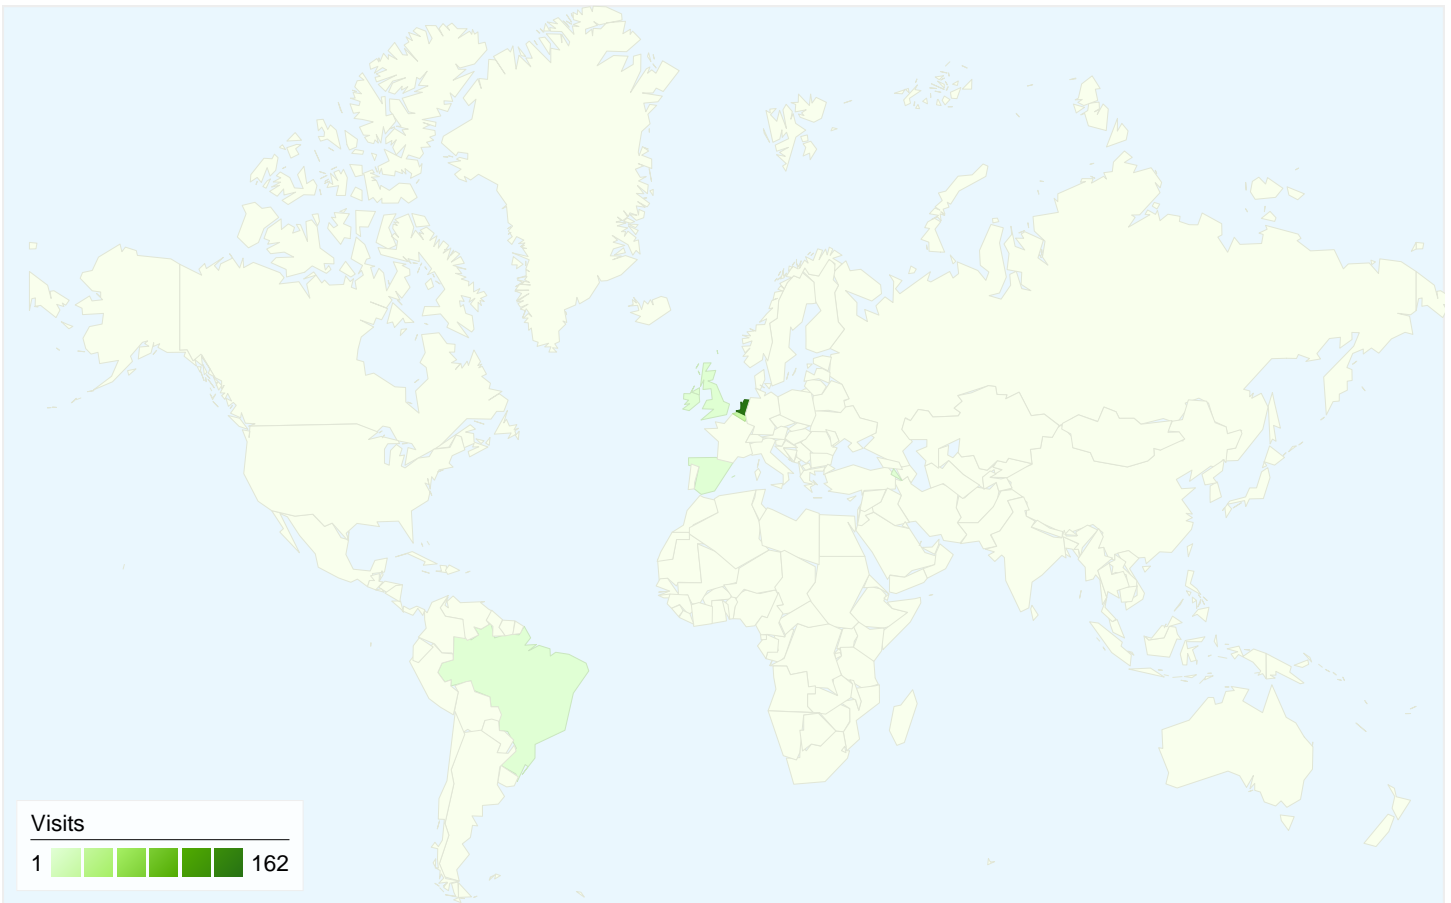

All traffic sources sent a total of 194 visits

39.69% Direct Traffic

7.22% Referring Sites

53.09% Search Engines

- Search Engines
103.00 (53.09%)
- Direct Traffic
77.00 (39.69%)
- Referring Sites
14.00 (7.22%)

194 visits came from 8 countries/territories

Site Usage						
Visits	Pages/Visit	Avg. Time on Site	% New Visits	Bounce Rate		
194 % of Site Total: 100.00%	3.58 Site Avg: 3.58 (0.00%)	00:00:31 Site Avg: 00:00:31 (0.00%)	96.39% Site Avg: 96.39% (0.00%)	1.55% Site Avg: 1.55% (0.00%)		
Country/Territory	Visits	Pages/Visit	Avg. Time on Site	% New Visits	Bounce Rate	
Netherlands	162	3.46	00:00:21	96.30%	1.23%	
Belgium	24	4.12	00:01:18	100.00%	0.00%	
Netherlands Antilles	2	2.00	00:00:00	100.00%	0.00%	
United Kingdom	2	2.50	00:00:13	100.00%	50.00%	
Armenia	1	10.00	00:11:08	100.00%	0.00%	
Ireland	1	2.00	00:00:00	100.00%	0.00%	
Spain	1	12.00	00:02:22	100.00%	0.00%	
Brazil	1	2.00	00:00:00	0.00%	0.00%	