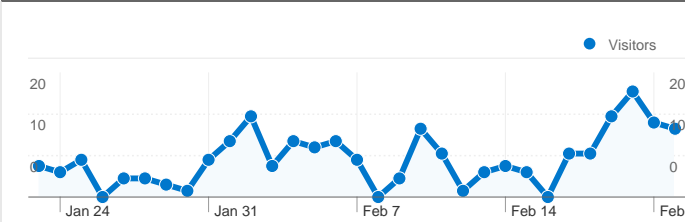

Site Usage

194 Visits

1.55% Bounce Rate

694 Pageviews

00:00:31 Avg. Time on Site

3.58 Pages/Visit

96.39% % New Visits

Visitors Overview

188 people visited this site

194 Visits

188 Absolute Unique Visitors

694 Pageviews

3.58 Average Pageviews

00:00:31 Time on Site

1.55% Bounce Rate

96.39% New Visits

194 visits came from 8 countries/territories

Site Usage						
Visits	Pages/Visit	Avg. Time on Site	% New Visits	Bounce Rate		
194 % of Site Total: 100.00%	3.58 Site Avg: 3.58 (0.00%)	00:00:31 Site Avg: 00:00:31 (0.00%)	96.39% Site Avg: 96.39% (0.00%)	1.55% Site Avg: 1.55% (0.00%)		
Country/Territory	Visits	Pages/Visit	Avg. Time on Site	% New Visits	Bounce Rate	
Netherlands	162	3.46	00:00:21	96.30%	1.23%	
Belgium	24	4.12	00:01:18	100.00%	0.00%	
Netherlands Antilles	2	2.00	00:00:00	100.00%	0.00%	
United Kingdom	2	2.50	00:00:13	100.00%	50.00%	
Armenia	1	10.00	00:11:08	100.00%	0.00%	
Ireland	1	2.00	00:00:00	100.00%	0.00%	
Spain	1	12.00	00:02:22	100.00%	0.00%	
Brazil	1	2.00	00:00:00	0.00%	0.00%	

Pages on this site were viewed a total of 694 times

694 Pageviews

287 Unique Views

1.55% Bounce Rate

Top Content

Pages	Pageviews	% Pageviews
/	506	72.91%
/show/3/	62	8.93%
/products/cats/2/	36	5.19%
/products/	31	4.47%
/account/login/	14	2.02%