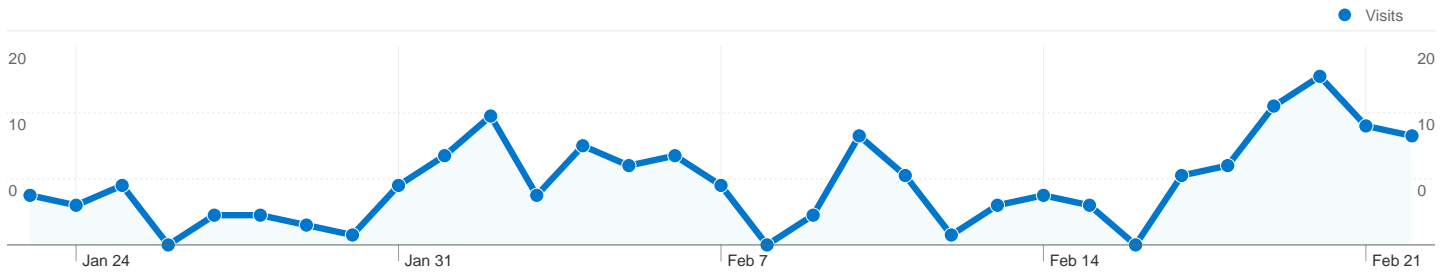

All traffic sources sent a total of 194 visits

39.69% Direct Traffic

7.22% Referring Sites

53.09% Search Engines

- Search Engines
  103.00 (53.09%)
- Direct Traffic
  77.00 (39.69%)
- Referring Sites
  14.00 (7.22%)

Top Traffic Sources

Sources	Visits	% visits	Keywords	Visits	% visits
google (organic)	103	53.09%	lamborghini	69	66.99%
(direct) ((none))	77	39.69%	lamborghini murcielago	14	13.59%
google.nl (referral)	10	5.15%	2e hands auto	6	5.83%
bit.ly/forexmarket (referral)	1	0.52%	2ehandsauto.com	4	3.88%
extreemhost.nl (referral)	1	0.52%	2ehandsauto	3	2.91%