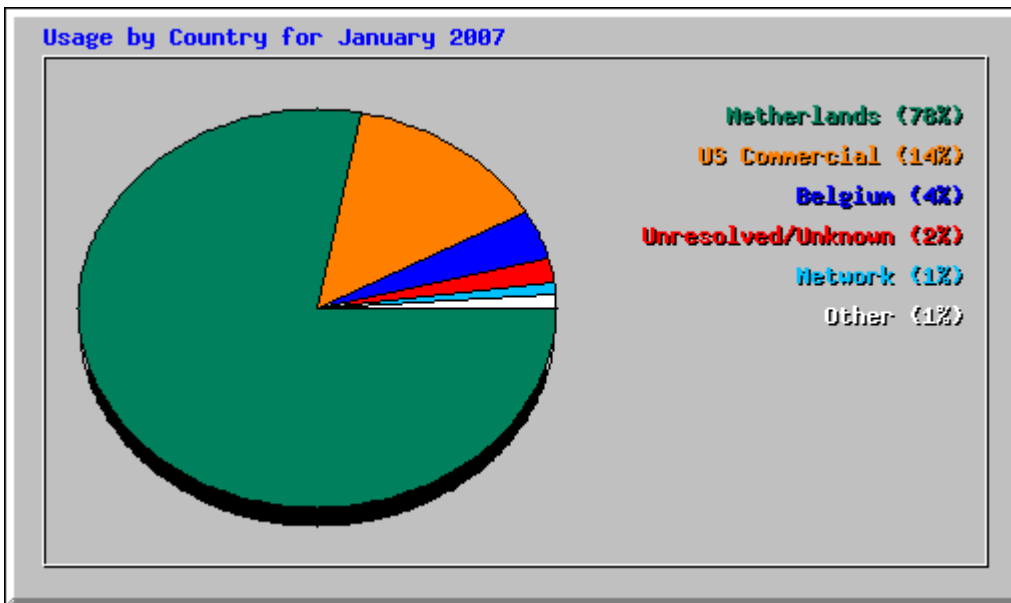

5	203268	7.21%	Mozilla/4.0 (compatible; MSIE 7.0; Windows NT 5.1; .NET CLR 1
6	163313	5.79%	Mozilla/4.0 (compatible; MSIE 6.0; Windows NT 5.1; SV1; AtHom
7	156184	5.54%	Mozilla/4.0 (compatible; MSIE 6.0; Windows NT 5.1)
8	95169	3.38%	Mozilla/4.0 (compatible; MSIE 7.0; Windows NT 5.1; AtHome033;
9	60391	2.14%	Mozilla/5.0 (Windows; U; Windows NT 5.1; nl; rv:1.8.0.9) Gecko
10	52852	1.87%	Mozilla/4.0 (compatible; MSIE 7.0; Windows NT 5.1; SIMBAR Ena
11	42209	1.50%	Mozilla/4.0 (compatible; MSIE 7.0; Windows NT 5.1)
12	34708	1.23%	Mozilla/5.0 (Windows; U; Windows NT 5.1; nl; rv:1.8.1.1) Gecko
13	30899	1.10%	Mozilla/4.0 (compatible; MSIE 7.0; Windows NT 5.1; AtHome033)
14	27157	0.96%	Mozilla/4.0 (compatible; MSIE 6.0; Windows NT 5.1; SV1; TISA;
15	25314	0.90%	Mozilla/5.0 (compatible; Yahoo! Slurp; http://help.yahoo.com/

Top 30 of 84 Total Countries							
#	Hits		Files		KBytes		Country
1	2195724	77.89%	1020433	77.15%	22514915	75.04%	Netherlands
2	384017	13.62%	177217	13.40%	4910837	16.37%	US Commercial
3	120501	4.27%	57535	4.35%	1133788	3.78%	Belgium
4	67412	2.39%	37350	2.82%	829517	2.76%	Unresolved/Unknown
5	22959	0.81%	14404	1.09%	248135	0.83%	Network
6	8813	0.31%	3947	0.30%	101312	0.34%	Turkey
7	2902	0.10%	1777	0.13%	36934	0.12%	Germany
8	2100	0.07%	1567	0.12%	24667	0.08%	Non-Profit Organization
9	2012	0.07%	1343	0.10%	24197	0.08%	France
10	1244	0.04%	962	0.07%	24589	0.08%	Morocco
11	1073	0.04%	1001	0.08%	19398	0.06%	Sweden
12	1065	0.04%	905	0.07%	15116	0.05%	Norway
13	1044	0.04%	352	0.03%	8330	0.03%	Brazil
14	1017	0.04%	699	0.05%	6438	0.02%	Switzerland
15	984	0.03%	633	0.05%	21714	0.07%	Japan
16	667	0.02%	540	0.04%	8160	0.03%	Canada
17	559	0.02%	445	0.03%	5841	0.02%	Italy